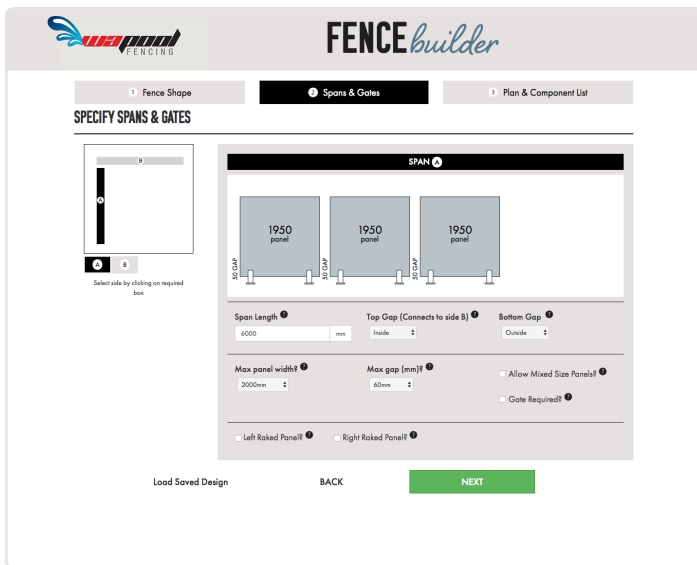

FENCE builder

Plan and build your glass pool fence online!

EASY TO USE POOL FENCE CALCULATOR FOR 12MM FRAMELESS GLASS POOL FENCES

Step 1

Choose your fence configuration

Step 2

Enter your fence specifications

Step 3

Review your fence plan and component list