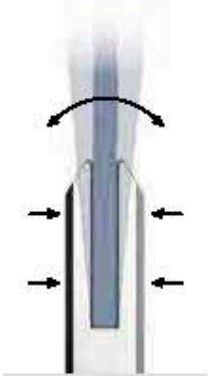

Core drill pool spigot

DOUBLE FRICTION

Polish, satin or matt black finish

Order Code: LS-DF-S-P (Polish)

LS-DF-S-S (Satin)

LS-DF-S-B (Black)

- Duplex stainless steel 2205
- Patented double friction technology allows for easy tilt adjustment and alignment of frameless glass panels
- Square shape with minimal visible fixings
- 45mm front profile
- Bottom M10 bolt provides up to 60mm of vertical height adjustment and extra anchoring in footings
- Recessed friction plates provide a neat finish and easy installation
- Structure of spigot maximises strength

Includes terminal for quick and easy earthing if required

Optional extras

Flat dress ring

100mm x 100mm outer
Polish, satin or matt black finish

Order Code: LS-DR-P

LS-DR-S

LS-DR-B

Raised dress ring

100mm x 100mm outer
Polish, satin or matt black finish

Order Code: LS-DR-RAISED-P

LS-DR-RAISED-S

LS-DR-RAISED-B

Trade tip

Raised dress rings are helpful if grout in the core hole sets slightly above ground level. The slightly tapered finish of the dress ring overcomes this issue.

PATENTED double friction TECHNOLOGY

Adjust tilt and sideways alignment of glass easily